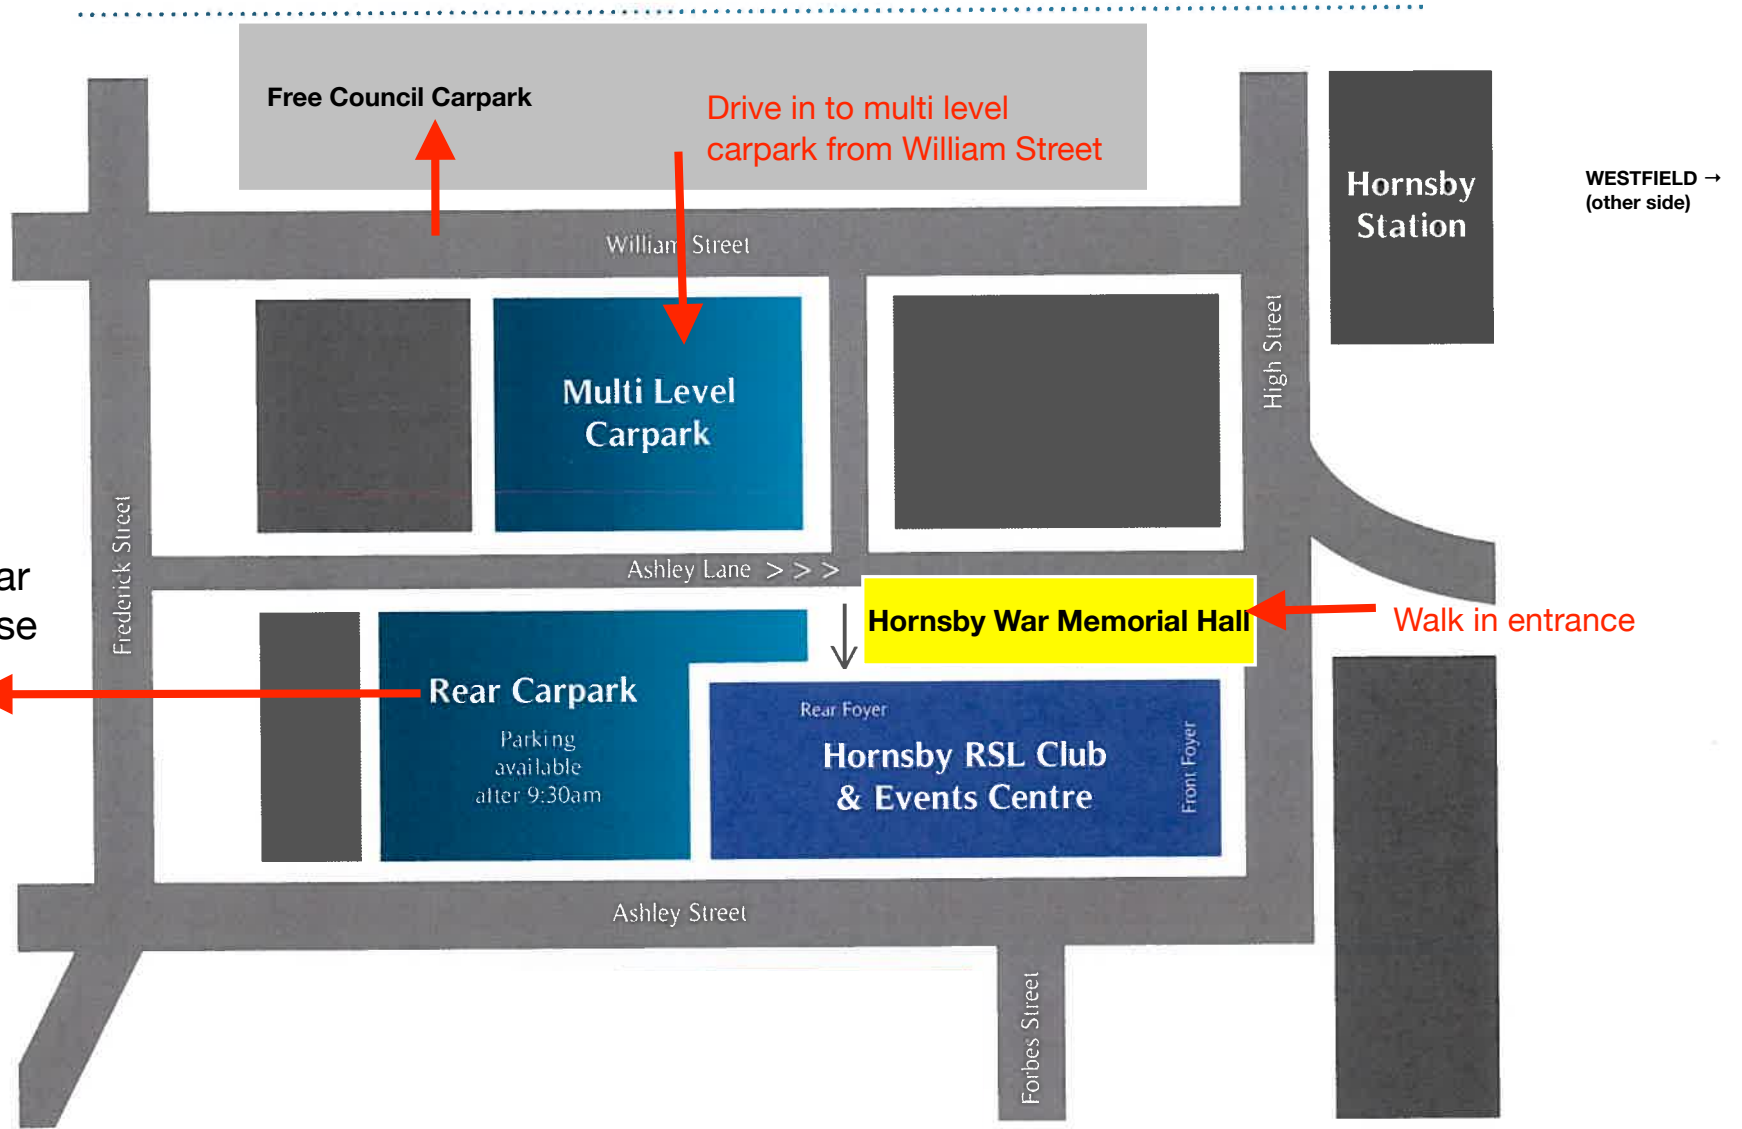

FREE CARPARKING MAP

*I was advised to use multi level carpark for free

*I was advised NOT to use Rear Carpark because RSL will not validate our activity for free car parking

Drive in to multi level carpark from William Street

Walk in entrance

WESTFIELD -> (other side)